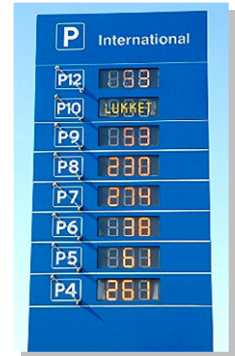

# Carpark Display Systems

Airport

Rollerblind for large overview

Led Digits in overview sign

Combined Text and Digits

Parking garage  
Green and Red Leds

Shopping Centers

Flexibel systems  
Easy to interface  
Cost effective